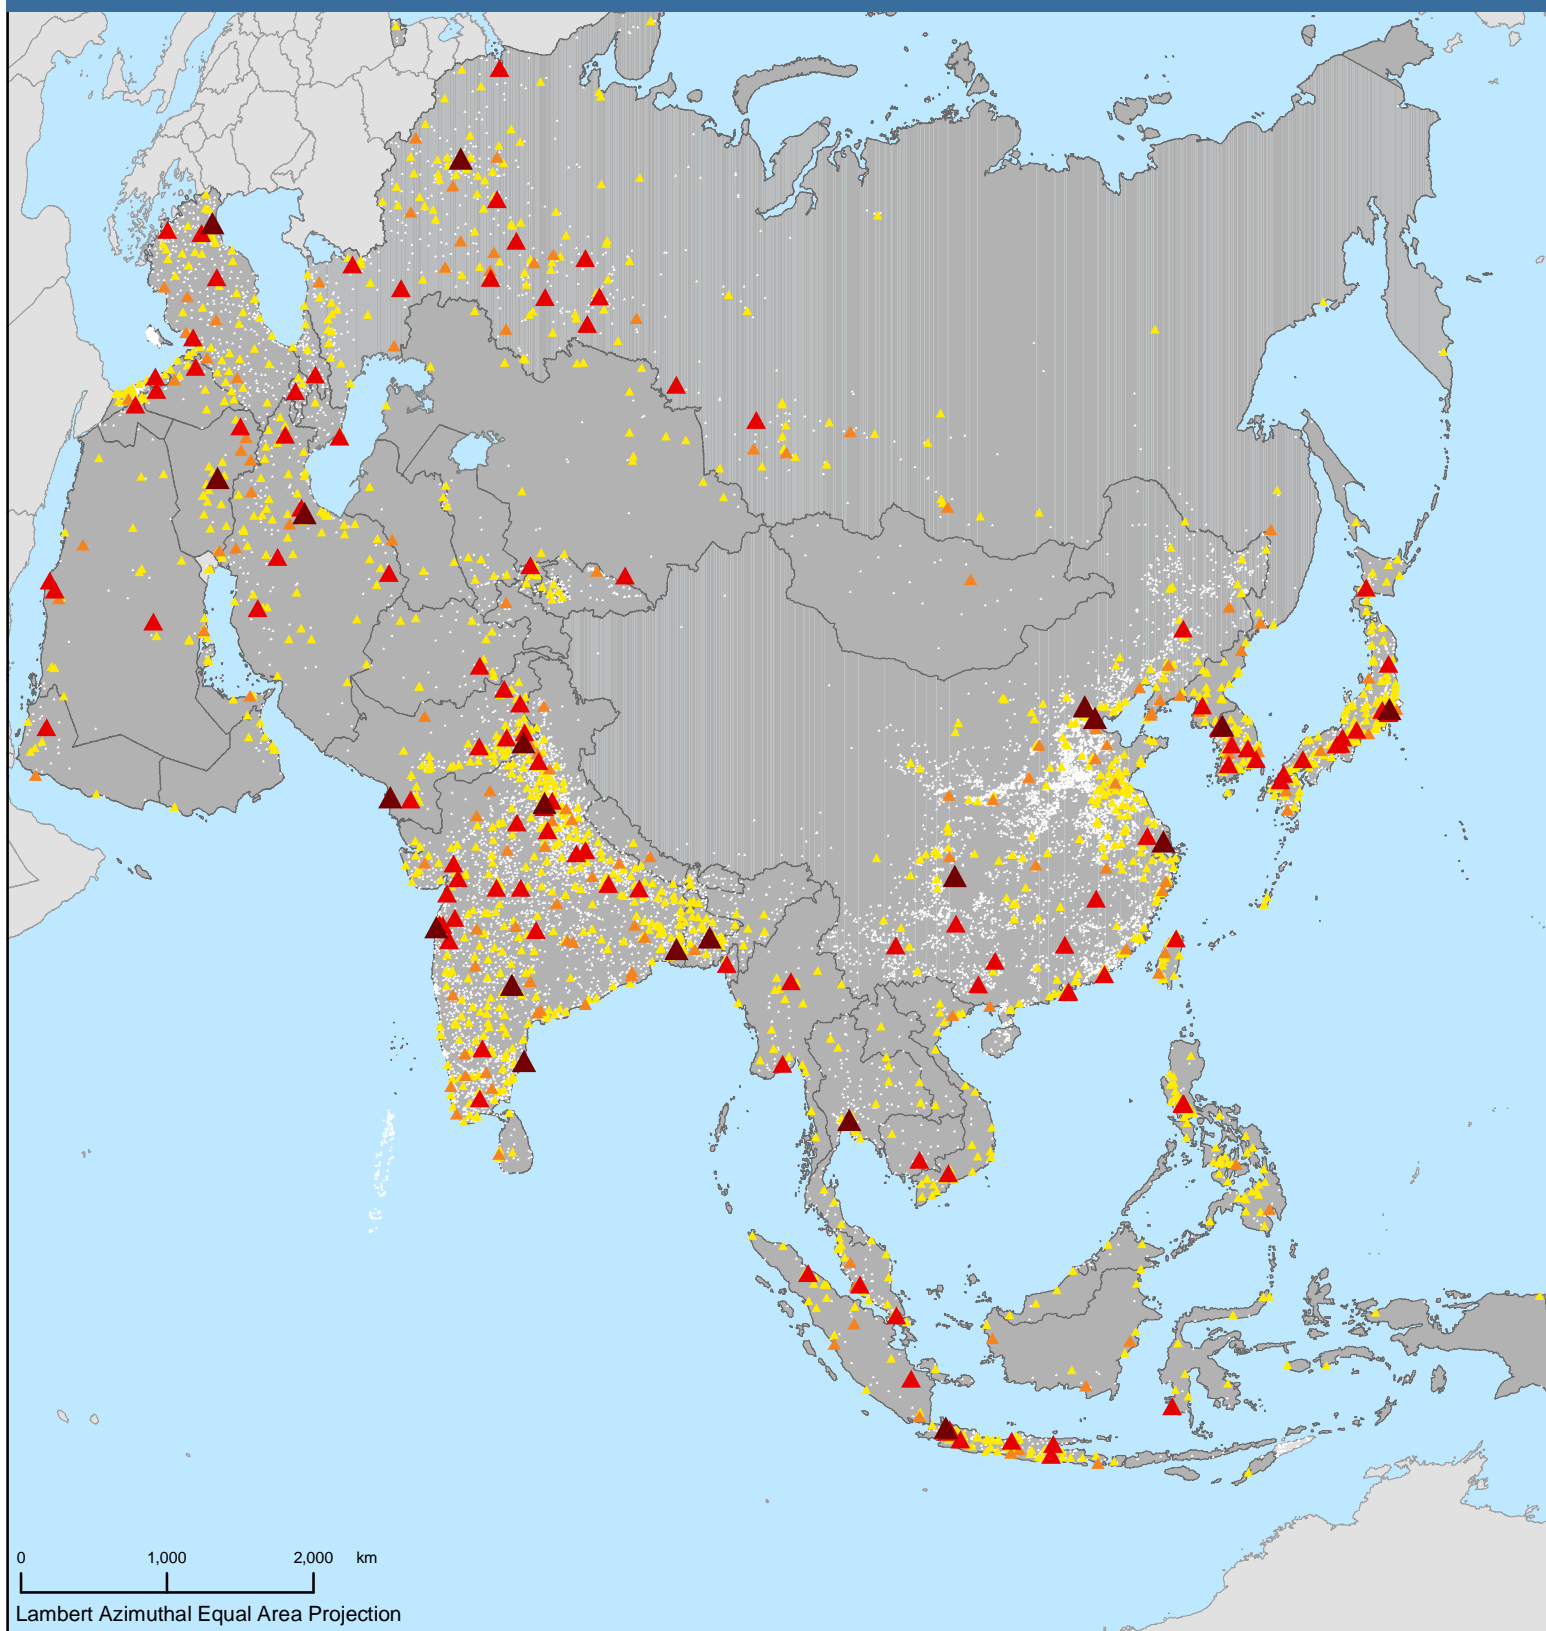

# Asia: Settlements by Population Size

## Settlements by Population Size, 2000

NOTE: Russia has been included here for visual purposes, but according to the UN and in our settlements database, it is included with Europe.

Center for International Earth Science Information Network (CIESIN), Columbia University; International Food Policy Research Institute (IFPRI), the World Bank; and Centro Internacional de Agricultura Tropical (CIAT). 2004. Global Rural-Urban Mapping Project (GRUMP): Settlement Points. Palisades, NY: CIESIN, Columbia University. Available at <http://sedac.ciesin.columbia.edu/gpw>.