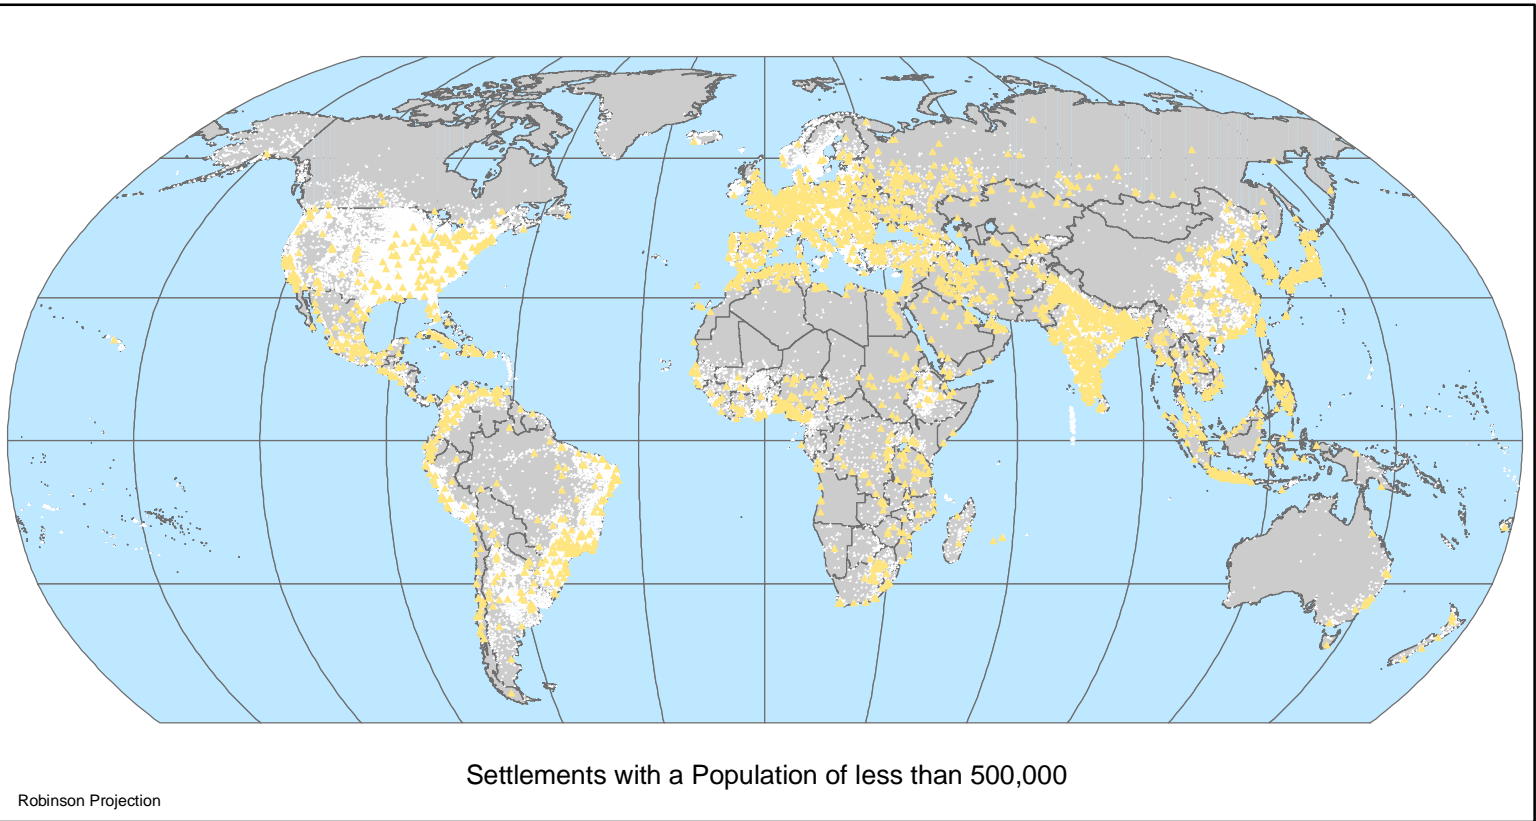

The World: Settlements by Population Size