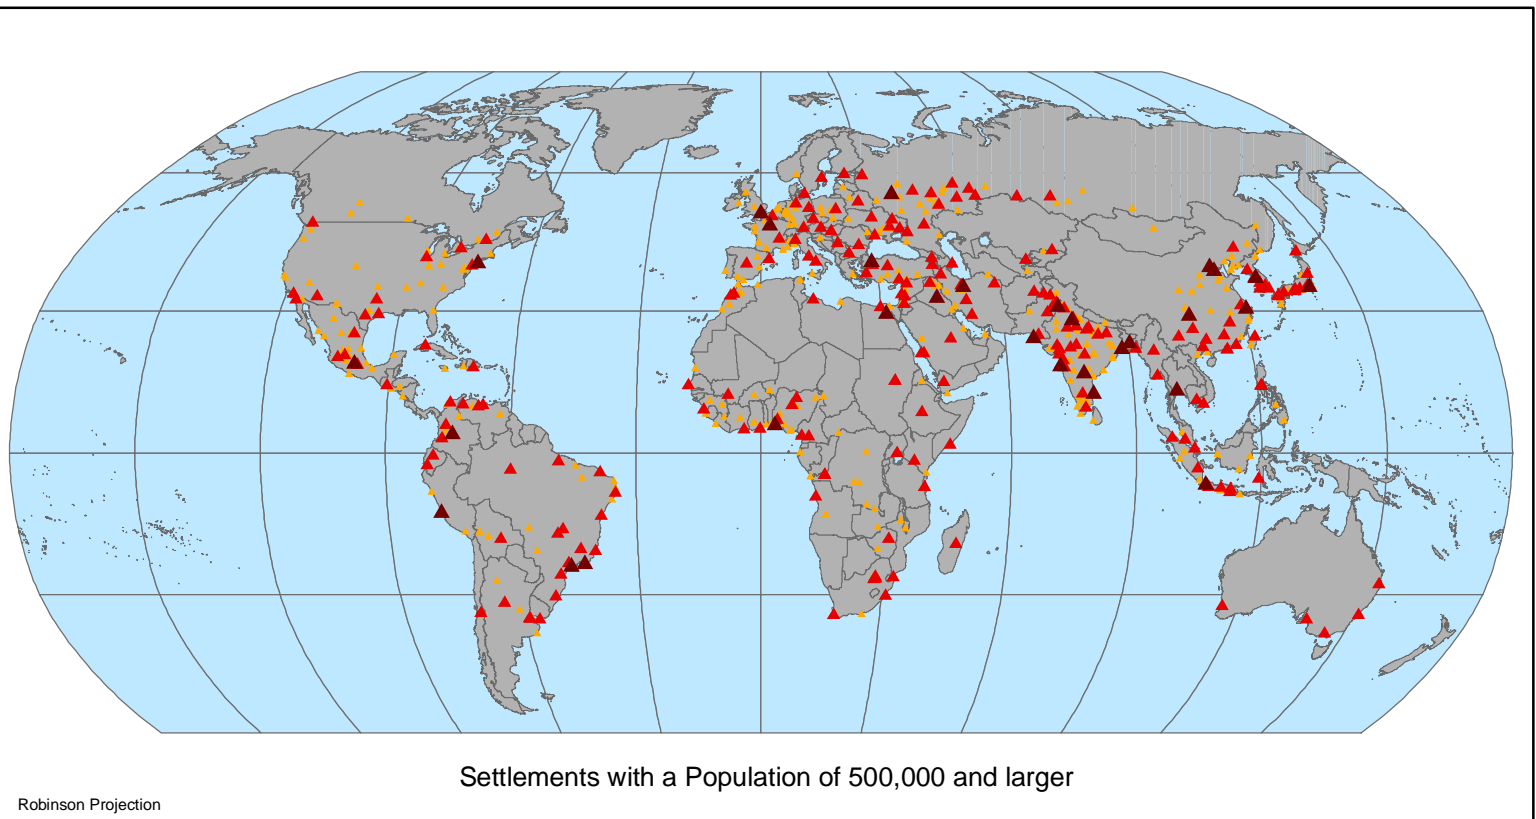

The World: Settlements by Population Size