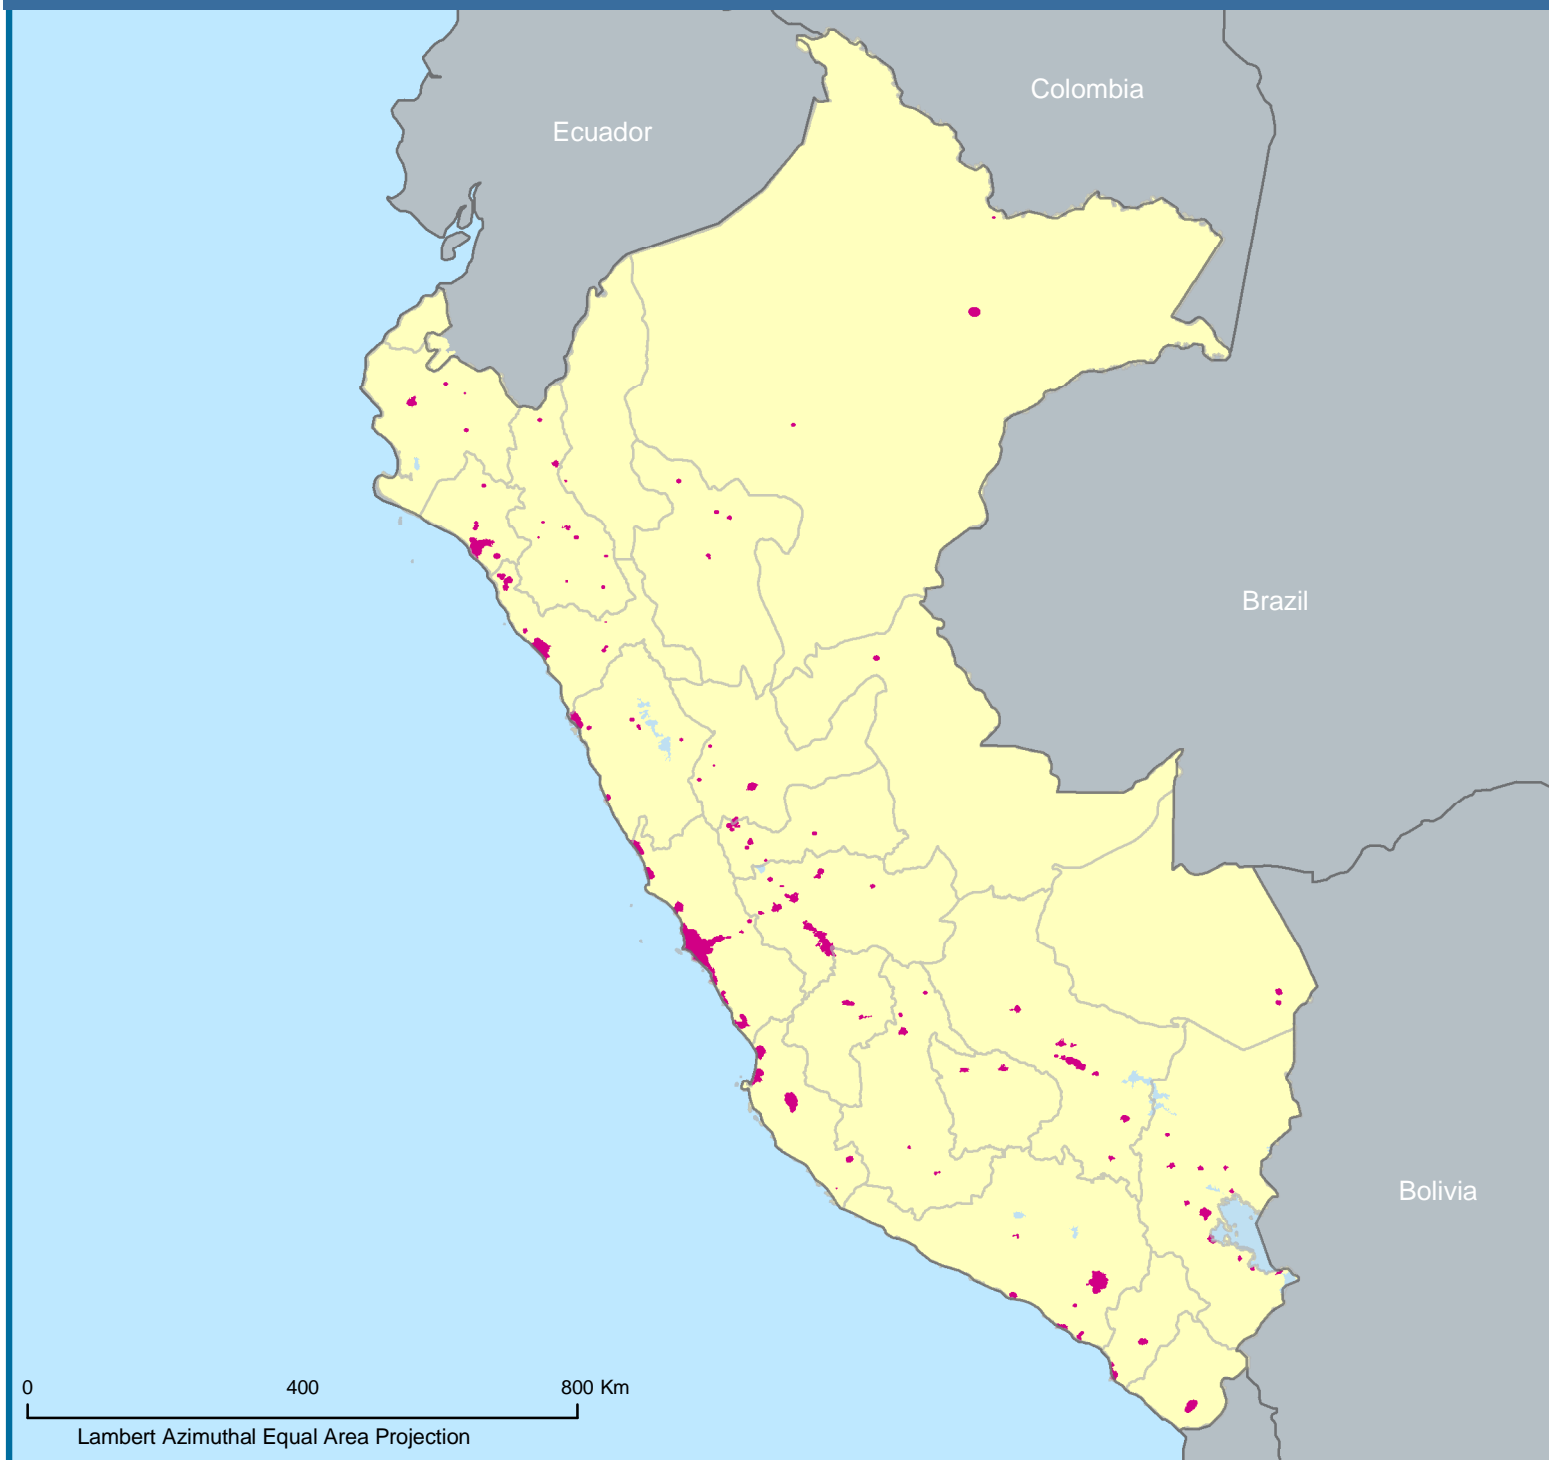

Peru : Urban extents

Urban-Rural Extents

- Urban areas
- National Boundary
- Administrative Level 1 Boundary