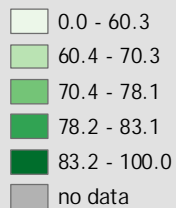

2008 Environmental Performance Index

Robinson Projection

Environmental Performance Index

Index Description:

The Environmental Performance Index (EPI) is a unitless score based on a theoretical range from 0 to 100 (0 representing the farthest from target and 100 representing attainment of the target).

The EPI score quantifies a country's performance towards:

- (1) reducing environmental stresses on human health, and
- (2) promoting ecosystem vitality and sound natural resource management.